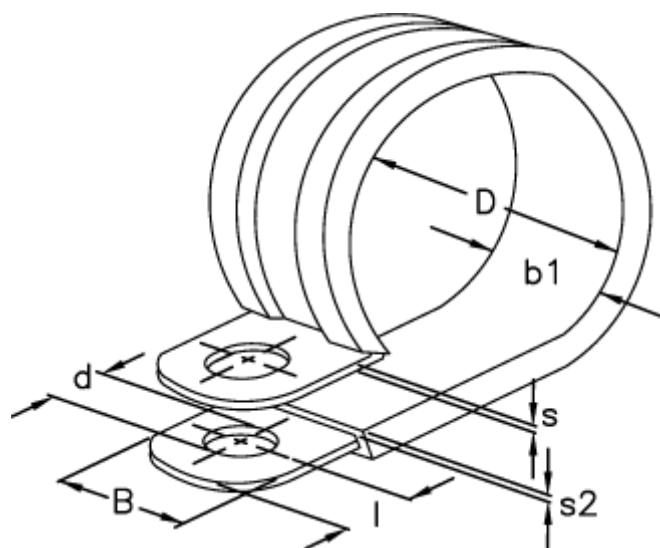

Article number: 029456112029

Description: Norma pipe retaining clip  
RLGU 1. 29/12 W1

## Measures

---

b1	= 15.0
d	= 6.4
Diameter D	= 29
l	= 6
s	= 0.8
s2	= 1.2
Width B	= 12